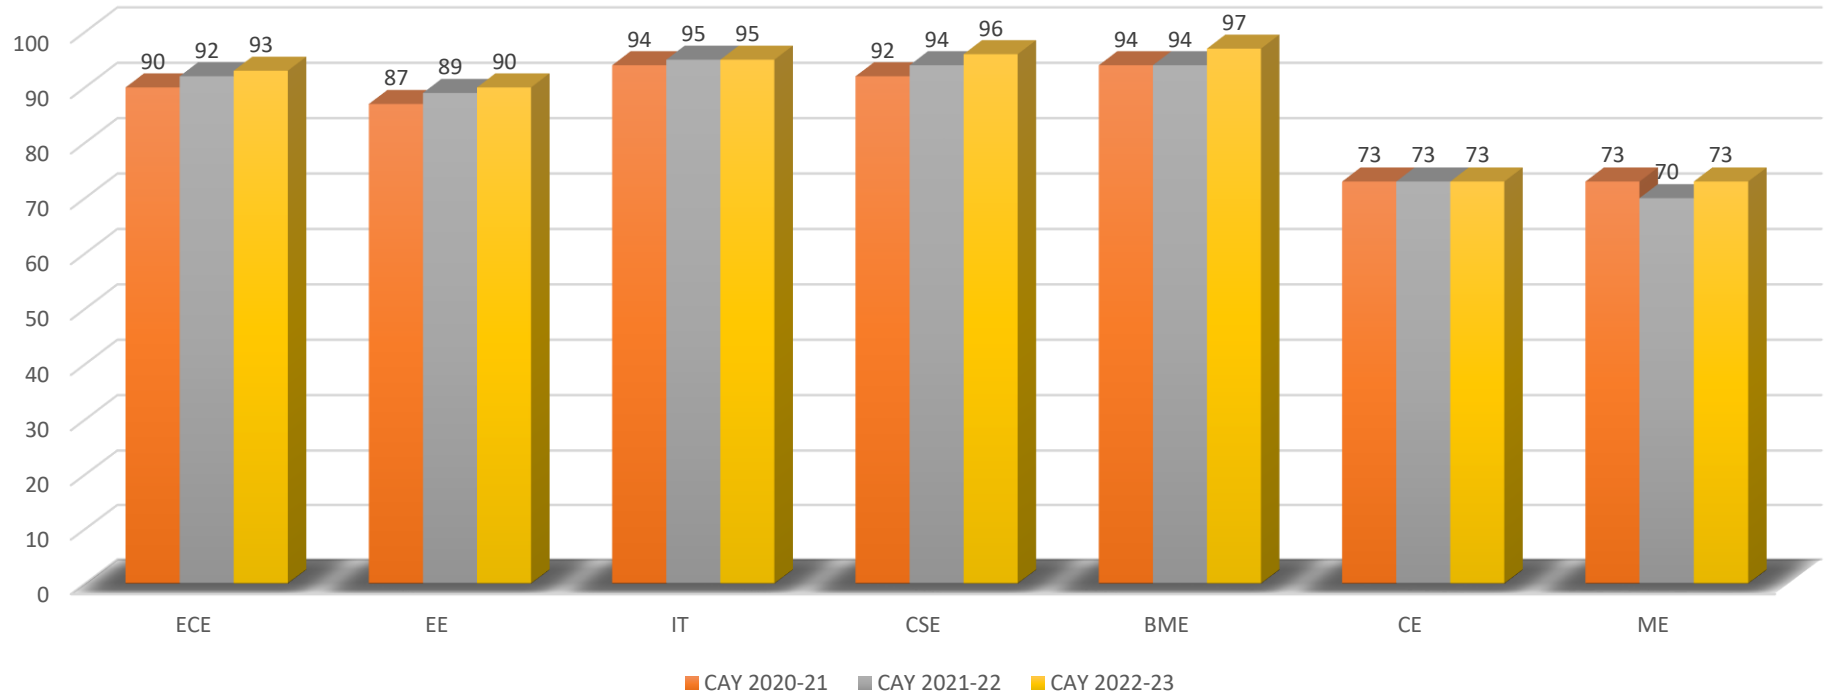

Overall Placement Statistics 2020-2023

Overall Placement Statistics(Job+H.Edu+Enterpreuners)																		
Name of the Programme	CAY 2022-23						CAY 2021-22						CAY 2020-21					
	Job Placement	H.Edu	Ent.	Total	%	Total Students	Job Placement	H.Edu	Ent.	Total	%	Total Students	Job Placement	H.Edu	Ent.	Total	%	Total Students
ECE	92	6	2	100	93	107	90	6	3	99	92	107	89	5	2	96	90	106
EE	96	11		107	90	119	84	9		93	89	104	79	7		86	87	98
IT	57	3		60	95	63	57	5		62	95	65	53	5	1	59	93.7	63
CSE	121	3	3	127	96	132	120	8		125	94	132	110	3		113	92	122
BME	29	4		33	97	34	29	4		33	94	35	28	3		31	94	33
CE	64	1		65	73	89	51	2		53	73	72	57	5		62	73	84
ME	72	2		74	73	101	66			66	70	93	52	4		55	73	75
Total	531	30	5	566	88	645	497	34	2	531	86	608	468	32	2	502	85	581