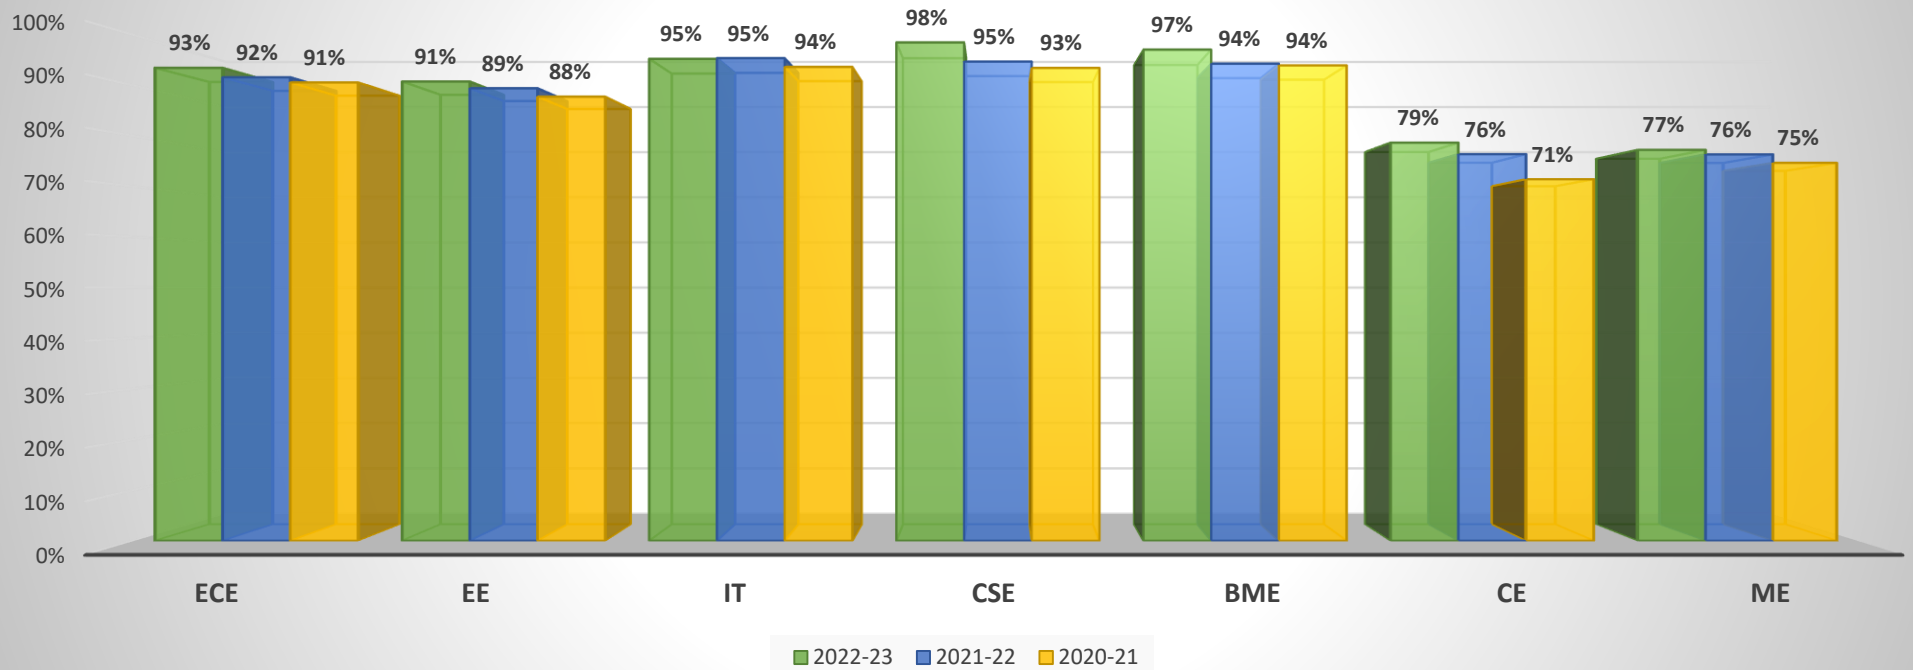

Overall Placement Statistics

Overall Placement Statistics(Job+H.Edu+Enterpreneurs)																		
Name of the Programme	CAY 2022-23						CAY 2021-22						CAY 2020-21					
	Job Placement	H.Edu	Ent.	Total	%	Total Students	Job Placement	H.Edu	Ent.	Total	%	Total Students	Job Placement	H.Edu	Ent.	Total	%	Total Students
ECE	92	6	2	100	93%	107	90	5	3	98	92%	107	89	5	2	96	91%	106
EE	96	12		108	91%	119	84	9		93	89%	104	79	7		86	88%	98
IT	57	3		60	95%	63	57	5		62	95%	65	53	5	1	59	94%	63
CSE	121	6	3	130	98%	132	120	5		125	95%	132	110	4		114	93%	122
BME	29	4		33	97%	34	29	4		33	94%	35	28	3		31	94%	33
CE	64	6		70	79%	89	51	4		55	76%	72	57	3		60	71%	84
ME	72	6		78	77%	101	66	5		71	76%	93	52	4		56	75%	75
Total	531	43	5	579	90%	645	497	37	3	537	88%	608	468	31	3	502	86%	581