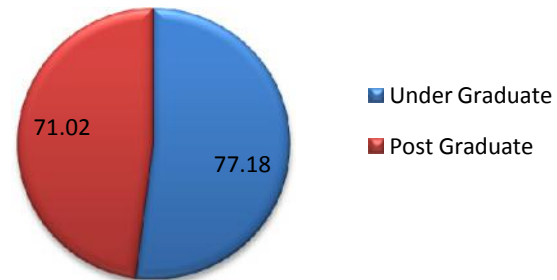

Placement %