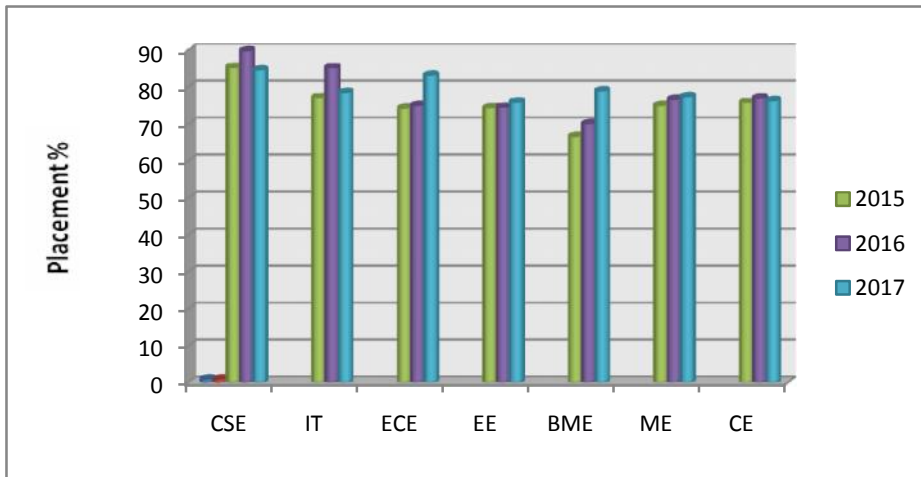

Departmentwise Placement % of UG from 2015-2017