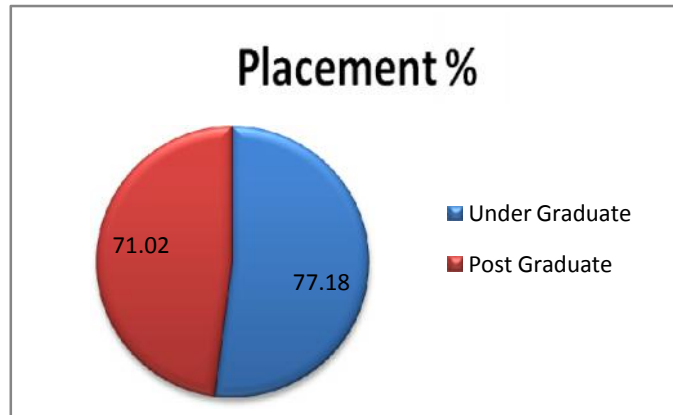

# JIS College of Engineering

Status	Sectorwise Distribution of Students					
	2015		2016		2017	
	No. of Students	%	No. of Students	%	No. of Students	%
<b>Placed</b>	597	76.34	586	77.82	577	78.72
<b>Higher Studies</b>	153	19.56	143	18.99	138	18.82
<b>Others</b>	32	4.09	24	3.18	18	2.45
<b>Total</b>	782	100	753	100	733	100

**2015**

**2016**

**2017**

<b>Placement Summary - 2015</b>		
	Under Graduate	Post Graduate
Placement %	77.18	71.02
No. of Students Placed	521	76
No. of Students Passed	675	107

<b>Placement Summary - 2016</b>		
	Under Graduate	Post Graduate
Placement %	78.58	71.05
No. of Students Placed	532	54
No. of Students Passed	677	76