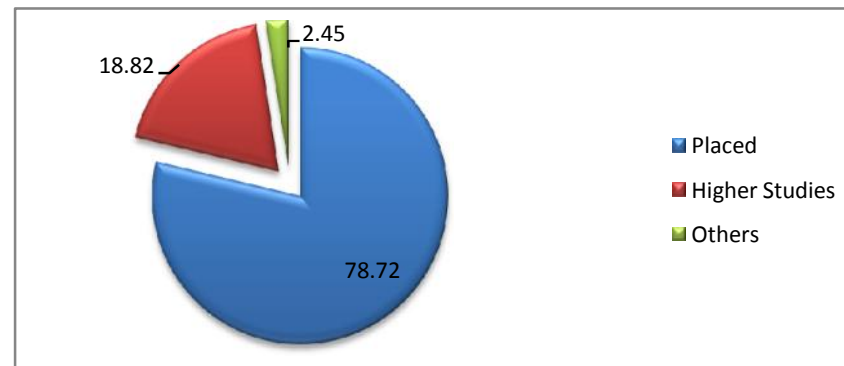

JIS College of Engineering

Status	Sectorwise Distribution of Students					
	2015		2016		2017	
	No. of Students	%	No. of Students	%	No. of Students	%
Placed	597	76.34	586	77.82	577	78.72
Higher Studies	153	19.56	143	18.99	138	18.82
Others	32	4.09	24	3.18	18	2.45
Total	782	100	753	100	733	100

2015

2016

2017