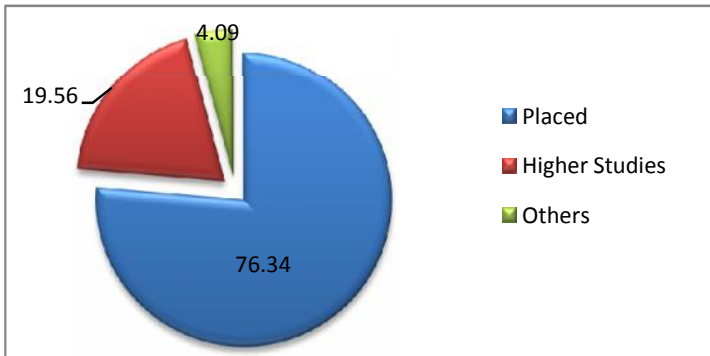

JIS College of Engineering

Status	Sectorwise Distribution of Students					
	2015		2016		2017	
	No. of Students	%	No. of Students	%	No. of Students	%
Placed	597	76.34	586	77.82	577	78.72
Higher Studies	153	19.56	143	18.99	138	18.82
Others	32	4.09	24	3.18	18	2.45
Total	782	100	753	100	733	100

2015