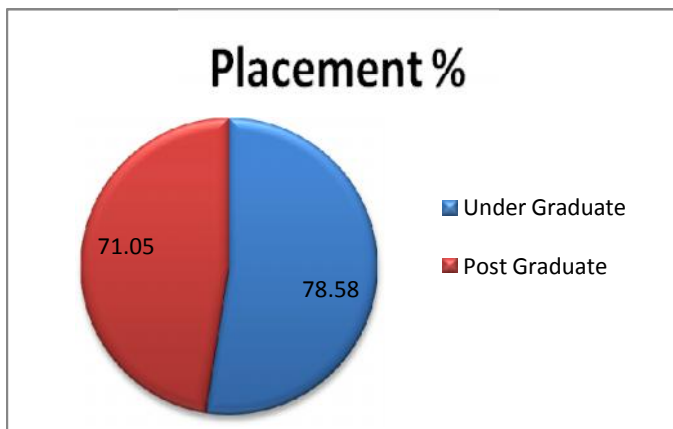

# JIS College of Engineering

Status	Sectorwise Distribution of Students					
	2015		2016		2017	
	No. of Students	%	No. of Students	%	No. of Students	%
<b>Placed</b>	597	76.34	586	77.82	577	78.72
<b>Higher Studies</b>	153	19.56	143	18.99	138	18.82
<b>Others</b>	32	4.09	24	3.18	18	2.45
<b>Total</b>	782	100	753	100	733	100

**2015**

**2016**

**2017**

<b>Placement Summary - 2015</b>		
	Under Graduate	Post Graduate
Placement %	77.18	71.02
No. of Students Placed	521	76
No. of Students Passed	675	107

<b>Placement Summary - 2016</b>		
	Under Graduate	Post Graduate
Placement %	78.58	71.05
No. of Students Placed	532	54
No. of Students Passed	677	76