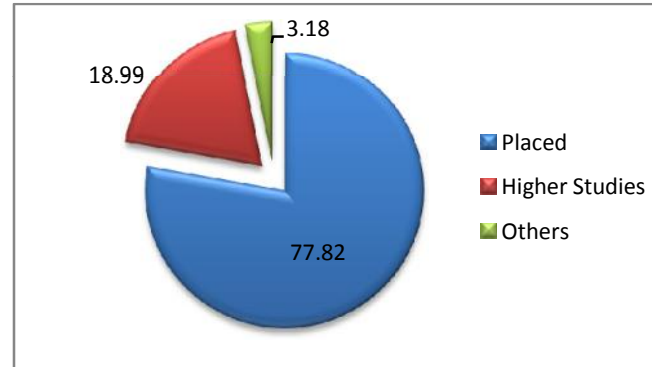

JIS College of Engineering

Status	Sectorwise Distribution of Students					
	2015		2016		2017	
	No. of Students	%	No. of Students	%	No. of Students	%
Placed	597	76.34	586	77.82	577	78.72
Higher Studies	153	19.56	143	18.99	138	18.82
Others	32	4.09	24	3.18	18	2.45
Total	782	100	753	100	733	100

2015

2016

2017