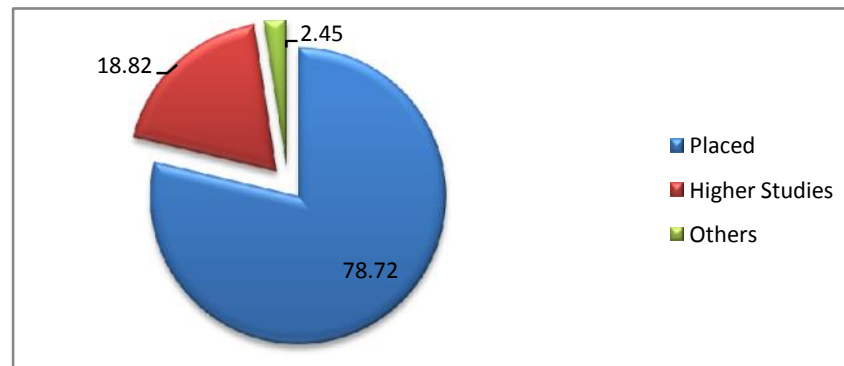

JIS College of Engineering

Status	Sectorwise Distribution of Students					
	2015		2016		2017	
	No. of Students	%	No. of Students	%	No. of Students	%
Placed	597	76.34	586	77.82	577	78.72
Higher Studies	153	19.56	143	18.99	138	18.82
Others	32	4.09	24	3.18	18	2.45
Total	782	100	753	100	733	100

2015

2016

2017