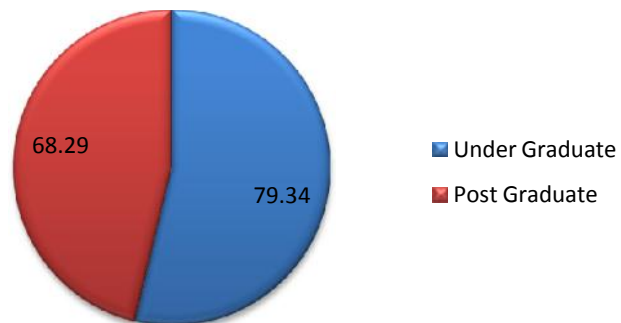

Placement %