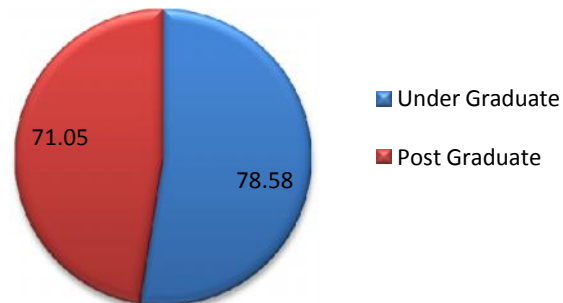

Placement %