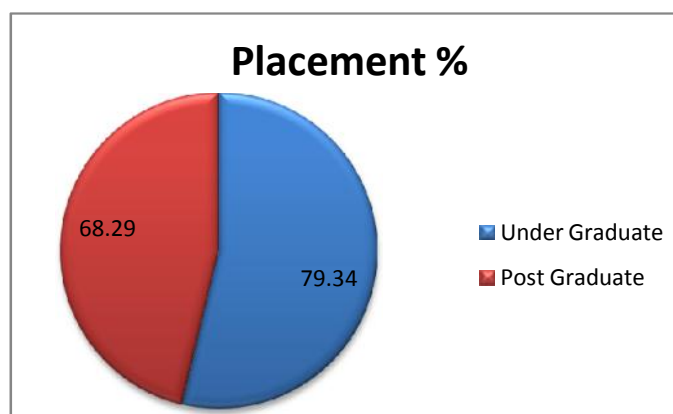

Placement Summary - 2017		
	Under Graduate	Post Graduate
Placement %	79.34	68.29
No. of Students Placed	549	28
No. of Students Passed	692	41