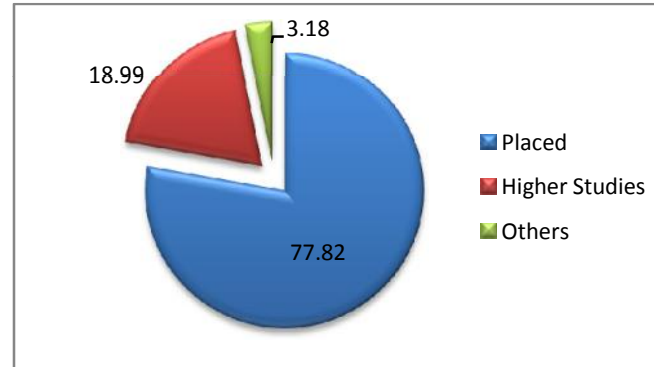

# JIS College of Engineering

Status	Sectorwise Distribution of Students					
	2015		2016		2017	
	No. of Students	%	No. of Students	%	No. of Students	%
<b>Placed</b>	597	76.34	586	77.82	577	78.72
<b>Higher Studies</b>	153	19.56	143	18.99	138	18.82
<b>Others</b>	32	4.09	24	3.18	18	2.45
<b>Total</b>	782	100	753	100	733	100

**2015**

**2016**

**2017**

<b>Placement Summary - 2015</b>		
	Under Graduate	Post Graduate
Placement %	77.18	71.02
No. of Students Placed	521	76
No. of Students Passed	675	107

<b>Placement Summary - 2016</b>		
	Under Graduate	Post Graduate
Placement %	78.58	71.05
No. of Students Placed	532	54
No. of Students Passed	677	76