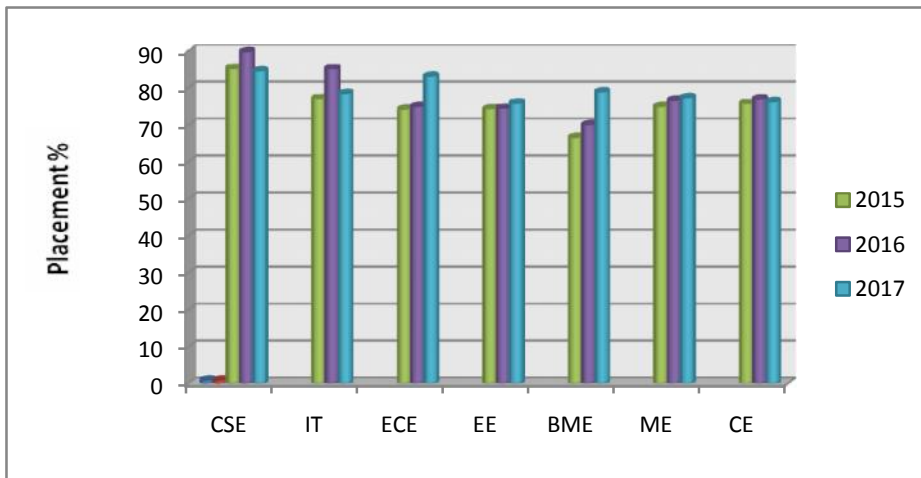

Departmentwise Placement % of UG from 2015-2017