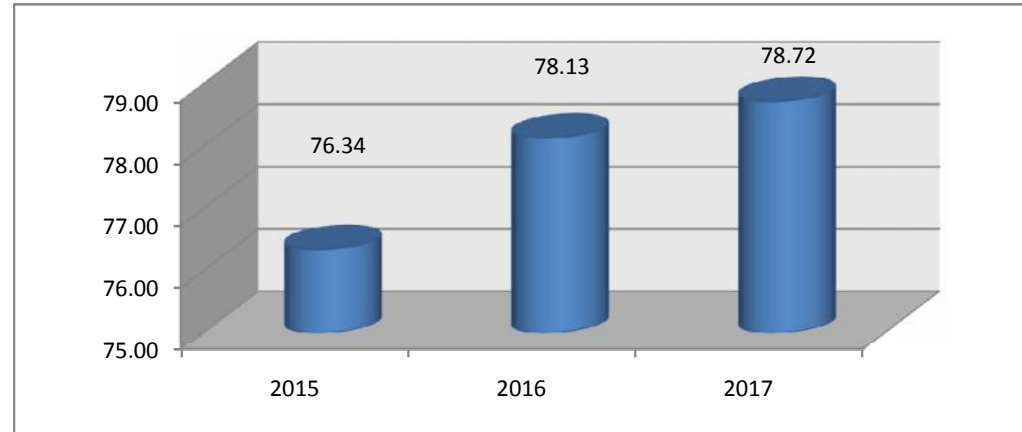

JIS College of Engineering

Year Wise Placement % 2017

Discipline	Year Wise Placement %		
	2015	2016	2017
CSE	85.27	89.80	84.61
IT	77.10	85.19	78.57
ECE	74.17	75.00	83.17
EE	74.26	74.53	75.93
BME	66.67	70.00	78.95
ME	75.00	76.60	77.39
CE	75.75	76.92	76.29
MCNT	66.67	75.00	100.00
EDPS	77.78	100.00	100.00
MCSE	76.92	75.00	75.00
Overall	76.34	78.13	78.72